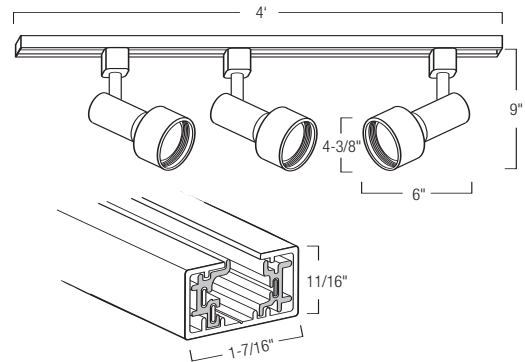

Structural Arm

Extruded 0.055 aluminum arm connects fixture housing to electrical contact head. Internal tightening mechanism maintains desired lamp aiming angles. Structural arm also functions as wire way, completely concealing lead wire from socket to contact head.

Finishes: W = White

NORALIGHTING®

Type _____

Project _____

Catalog No. _____

Lamp/Wattage _____

DIMENSIONS

TRACK:
Height: 11/16"
Length: 4'
Width: 1-7/16"

TRACK HEAD:
Diameter: 4-3/8"
Length: 6"
Max. Extension: 9"

Optional Accessories

- NT-339 Barn Door for R/Par30
- NT-342 Black Louver for R/Par30 (Must use NT-339 or NT-345)
- NT-345 Black Holder for R/Par30