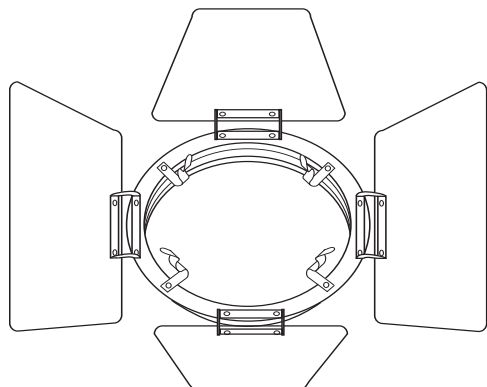

NTL-150 Accessories

NT-339 Barn Door for R/Par30