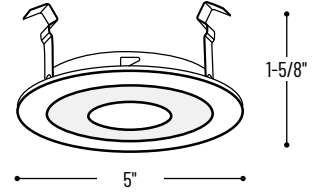

NS-27

4" Frosted Lens with Clear Center Metal Trim

Type _____

Project _____

Catalog No. _____

Notes _____

FEATURES

Trim: High grade frosted lens with clear center attached to metal trim.

Mounting: Trim includes three trim clips that securely mount trim in housing.

COMPATIBLE LAMP / HOUSINGS

Line Voltage:

50W R20/PAR20 max. (NS-401QAT; NSIC-401QAT; NSR-404QAT; NSRIC-404QAT)
See individual housing specification sheets for more information.

LABELS AND LISTINGS

* cULus Listed for Wet Location when used with compatible housing

PRODUCT IMAGES & DIMENSIONS

NS-27W

4" Frosted Lens with Clear Center Metal Trim

Catalog No.

NS-27W = 4" Frosted Lens with Clear Center White Metal Trim

Example: **NS-27W** = 4" Frosted Lens with Clear Center White Metal Trim