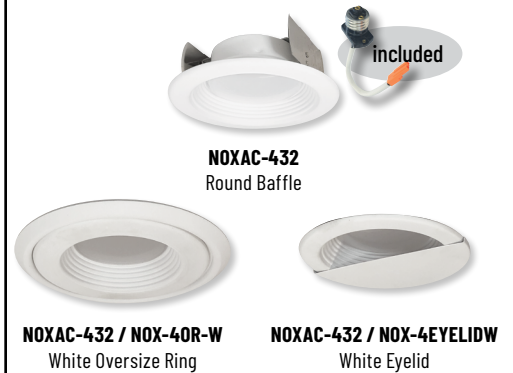

Remodel

- [NHRIC-4LMRAT*](#) IC Air-Tight Dedicated LED
- [NHRIC-427LMRAT*](#) Shallow IC Air-Tight Dedicated LED
- [NSR-404QAT](#) Air-Tight Line Voltage
- [NSRIC-404QAT](#) IC Air-Tight Line Voltage

* Nora LED Dedicated housings are listed for use only with Nora LED Retrofits.

ACCESSORIES

- [NOX-4EYELIDW](#): White round eyelid used to convert round reflector or baffle to half moon wall wash trim.
- [NOX-4OR-W](#): White round oversize ring used to cover ceiling cut-outs up to 5-7/8".

LABELS AND LISTINGS

- 700lm luminaires are cULus classified for Wet Locations
- 1000lm luminaires are cETLus classified for Wet Locations
- ENERGY STAR certified
- [5-Year Limited Warranty](#)
- Meets ASTM-E283 Air-Tight requirements
- FCC compliant
- Certified to the high efficacy requirements of California Title 24 JA8-2022

Type

Project

Catalog No.

Notes

Performance Data

Part Number	(blank) Lumens	/HL Lumens	CCT
NOXAC-43127WW	-	971lm	2700K
NOXAC-43130WW	-	952lm	3000K
NOXAC-43135WW	723lm	969lm	3500K
NOXAC-43140WW	714lm	1025lm	4000K
NOXAC-43150WW	733lm	1018lm	5000K

Delivered lumens will vary depending on trim type

PRODUCT IMAGES AND DIMENSIONS

4" AC Onyx LED Retrofit Baffle

Lumens / Wattage / Color Temperature / Finish

- **NOXAC-43235WW** = 723lm / 10.5W / 3000K, White
- **NOXAC-43240WW** = 714lm / 10.5W / 3000K, White
- **NOXAC-43250WW** = 733lm / 10.5W / 3000K, White
- **NOXAC-43227WW/HL** = 971lm / 15W / 2700K, White
- **NOXAC-43230WW/HL** = 952lm / 15W / 3000K, White
- **NOXAC-43235WW/HL** = 969lm / 15W / 3500K, White
- **NOXAC-43240WW/HL** = 1025lm / 15W / 4000K, White
- **NOXAC-43250WW/HL** = 1018lm / 15W / 5000K, White

Optional Accessories

Description

- **NOX-4EYELIDW** = 4" Round White Eyelid
- **NOX-4OR-W** = 4" Round White Oversize Ring
- **NRA-211SM** = Medium base screw-in socket (included w/ each)
- **NRA-212SM** = Socket adapter for use with GU24 housings

Example: **NOXAC-43230WW/HL** = 4" AC Onyx LED Round Retrofit Baffle, 3000K, White Baffle / White Flange, 952lm / 15W