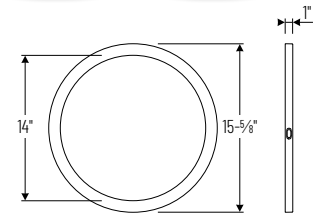

Type

Project

Catalog No.

Notes

Performance Data

Part Number	Lumens	CCT
NELOCAC-16R927W	1738lm	2700K
NELOCAC-16R930W	1922lm	3000K
NELOCAC-16R940W	2097lm	4000K

PRODUCT IMAGES & DIMENSIONS

NELOCAC-16R
16" ELO